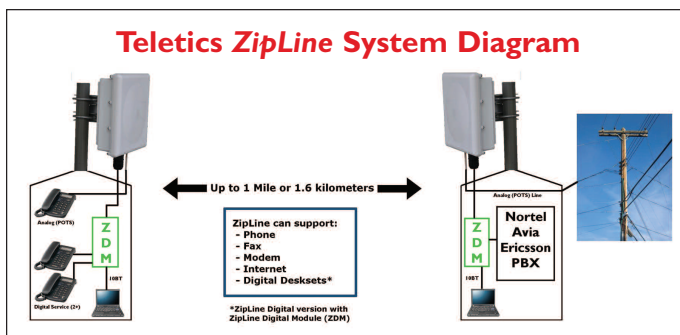

Secure

- 176 Bit AES based encryption
- System is unique and secure.

**Everything You Need
in One Box**

**WHEN WIRES
WON'T
WORK™**

ZipLine

Who can use the ZipLine?

The opportunities to save money with the **ZipLine** are endless. The **ZipLine** can be used on construction sites, for security phone applications, between buildings and across parking lots, for remote metering applications and on recreational properties. The **ZipLine** is perfect where ever you need a phone or data line, but can not run wire. It is the latest generation of Teletics products designed to save you money and time!

ZipLine Specifications

Range: up to 1 Mile / 1.6 km

POTS lines: 1 or 2 regular analog phone lines (RJ11)

Ethernet Port: 1 (RJ45 – 10BaseT)

Fax Speed: 14.4kbps

Modem Speed: Up to 9600 baud

Operating Temp: -40C to +50C /
-40F to +125F

Power Required: 7W (wall adapter included)

Radio Type: 2.4GHz DSSS License
Free w/176 Bit AES based encryption

Radio Power: 34 dBm

Radio Sensitivity: -89 dBm @ 10 -5BER

Mounting Brackets/Setup Software:
included